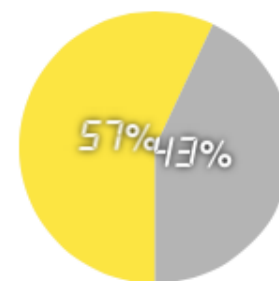

Report

Points

Location

Match Summary

Tournament "Round se...
Hull City

21 Jun 2014 @ 18:38
, France

37
TOTAL POINTS WON

35
TOTAL POINTS LOST

Tin is the most occurring Error
with 61%

DropShot is the most
occurring winner 57%

Report

Points

Location

Match Summary

Tournament "Round se...
Hull City

21 Jun 2014 @ 18:38
, France