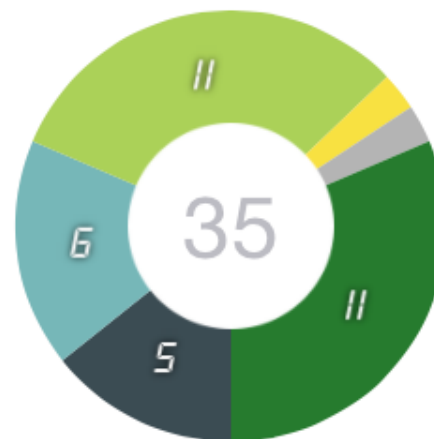

Shots Statistics

Match Report

Tournament "Round se...
Hull City

21 Jun 2014 @ 18:38
, France

Points Won

Points Lost

Report Statistics

Points Statistics

Location Statistics

Shots Statistics

DropShot Shot Locations

DropShot Shot Locations

2
Normal

3
Volley

Match Report

Tournament "Round se...
Hull City