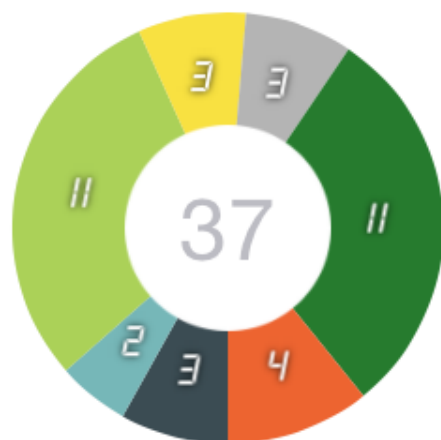

Match Report

Tournament "Round se...
Hull City

21 Jun 2014 @ 18:38
, France

Points Won