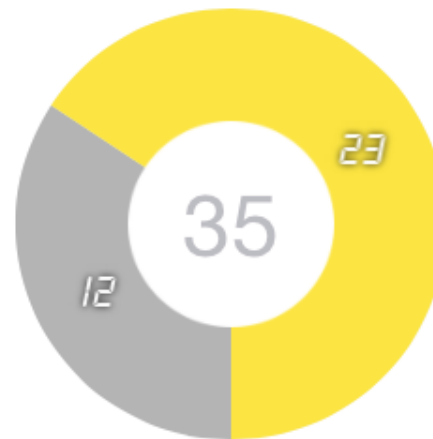

Points Lost

Losses
Errors

Report Statistics

Points Statistics

Location Statistics

Shots Statistics