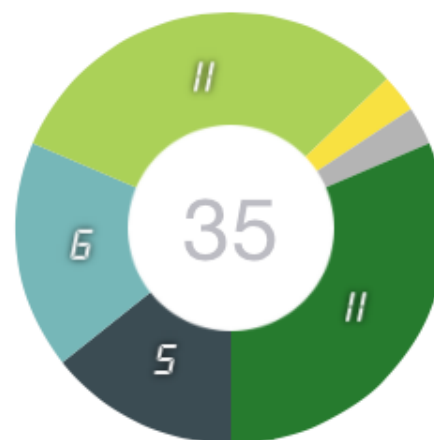

Match Report

Tournament "Round se...
Hull City

21 Jun 2014 @ 18:38
, France

Points Won

Points Lost

Report Statistics

Points Statistics

Location Statistics

Shots Statistics

Tin Shot Locations

Tin Shot Locations

Straight

0

Cross

0

Drop Shot