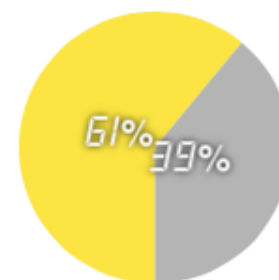

Report

Points

Location

Match Summary

Tournament "Round se...
Hull City

21 Jun 2014 @ 18:38
, France

37
TOTAL POINTS WON

35
TOTAL POINTS LOST

Tin is the most occurring Error
with 61%

DropShot is the most
occurring winner 57%

Report

Points

Location

Match Summary

Tournament "Round se...
Hull City

21 Jun 2014 @ 18:38
, France