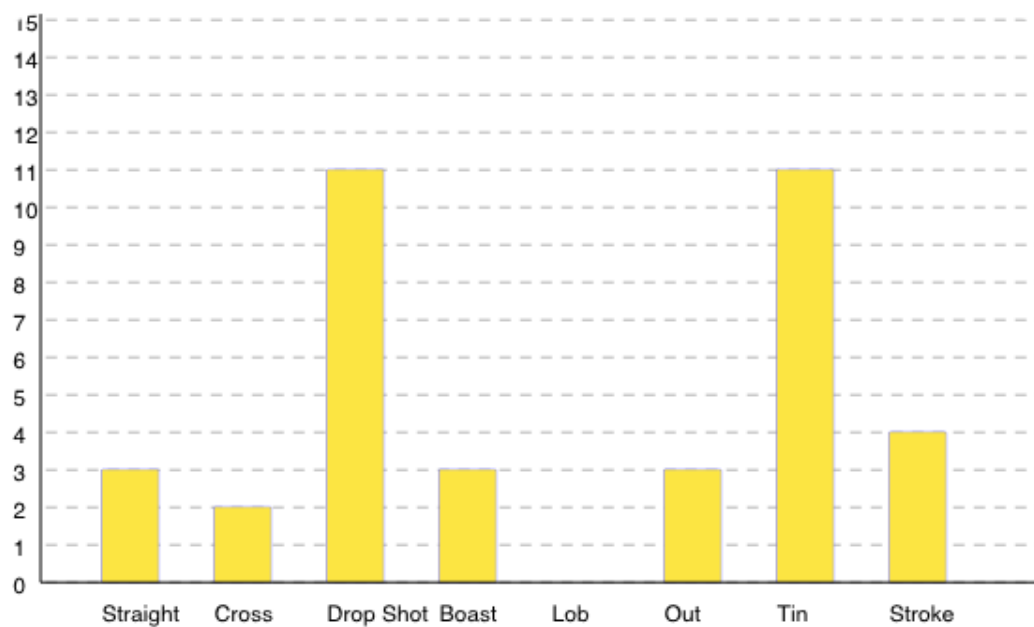

Report

Points

Location

Match Summary

Tournament "Round se...
Hull City

21 Jun 2014 @ 18:38
, France

37
TOTAL POINTS WON

35
TOTAL POINTS LOST

Tin is the most occurring Error
with 61%

DropShot is the most
occurring winner 57%

Report

Points

Location

Match Summary

Tournament "Round se...
Hull City

21 Jun 2014 @ 18:38
, France