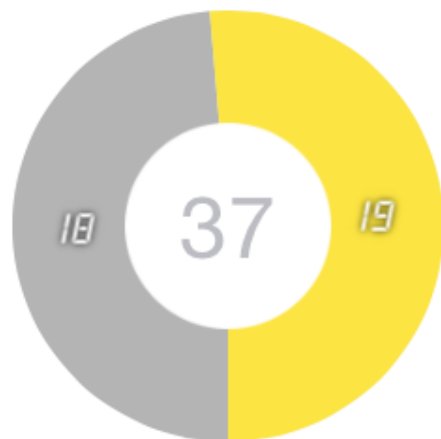

Match Report

Tournament "Round se...
Hull City

21 Jun 2014 @ 18:38
, France

Points Won

Winners
Errors