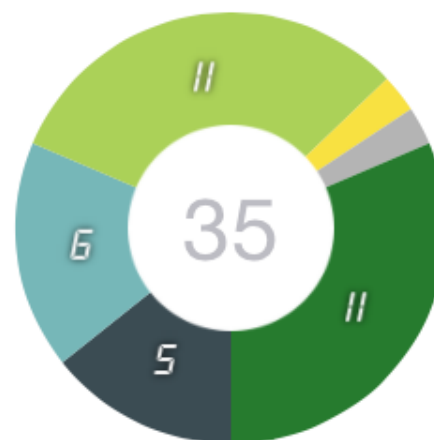

Points Lost

Report Statistics

Points Statistics

Location Statistics

Shots Statistics